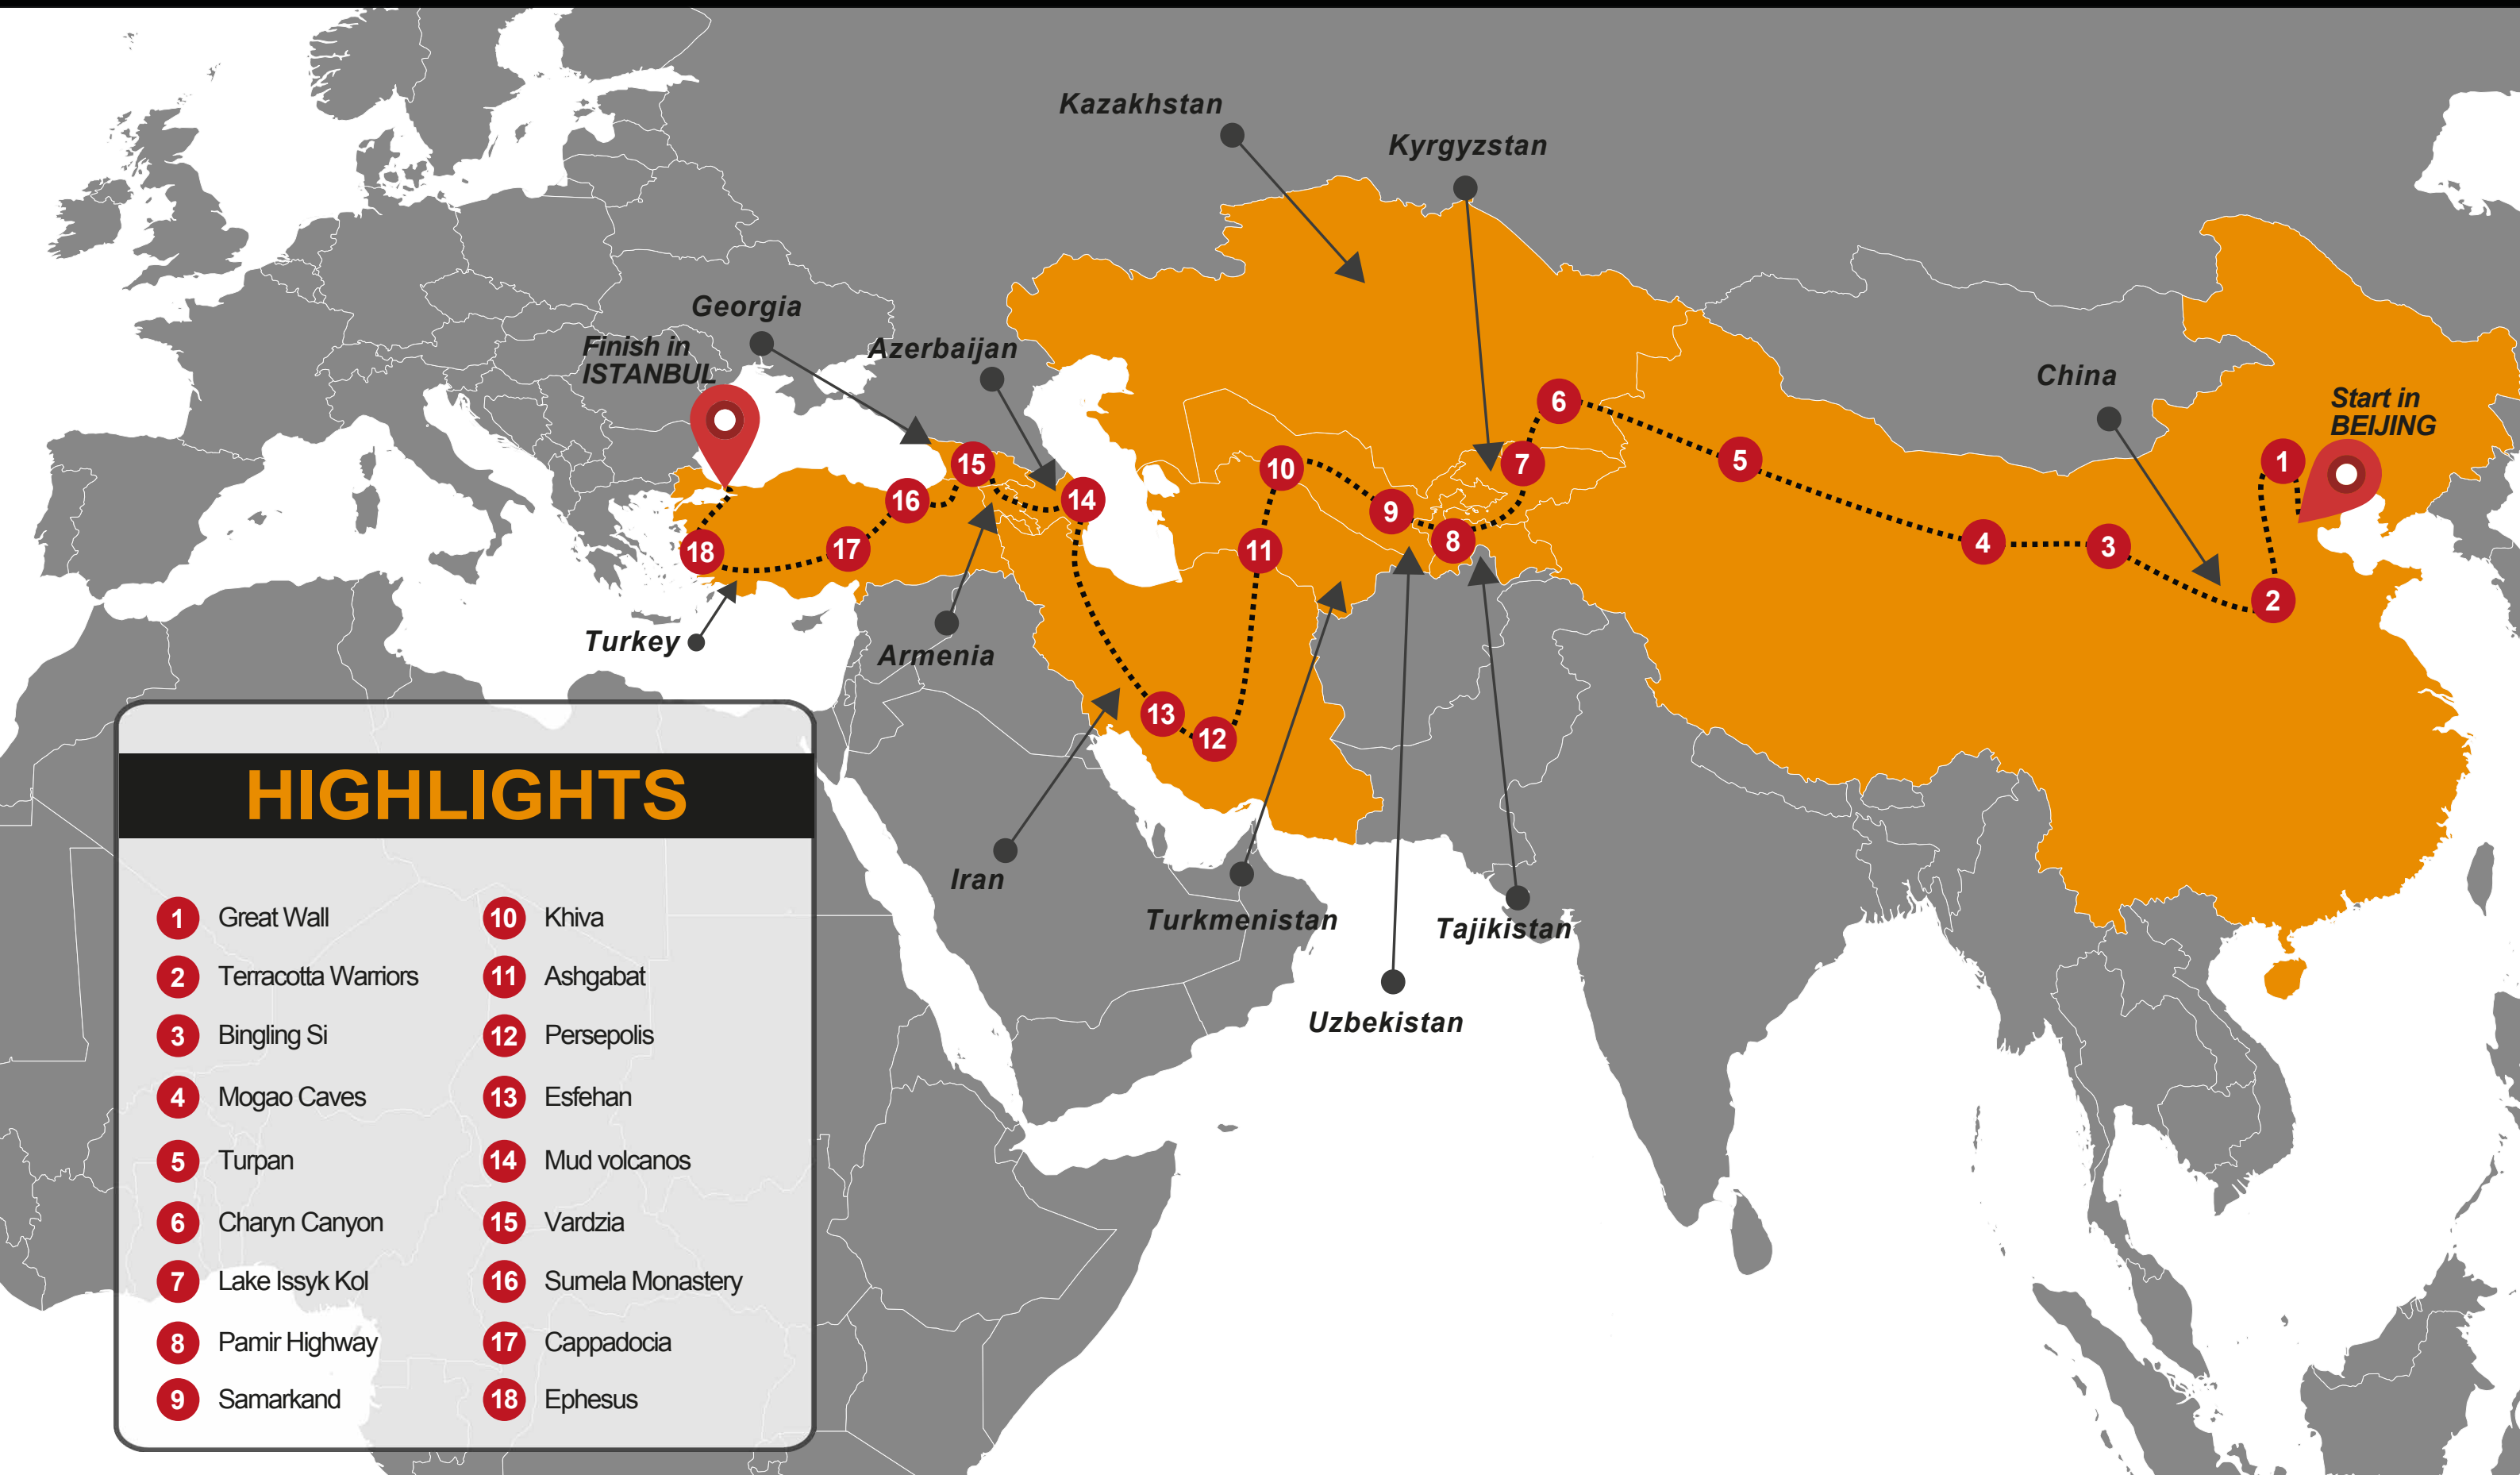

Beijing to Istanbul Overland Adventure Tour Map

HIGHLIGHTS

1 Great Wall	10 Khiva
2 Terracotta Warriors	11 Ashgabat
3 Bingling Si	12 Persepolis
4 Mogao Caves	13 Esfehan
5 Turpan	14 Mud volcanos
6 Charyn Canyon	15 Vardzia
7 Lake Issyk Kol	16 Sumela Monastery
8 Pamir Highway	17 Cappadocia
9 Samarkand	18 Ephesus