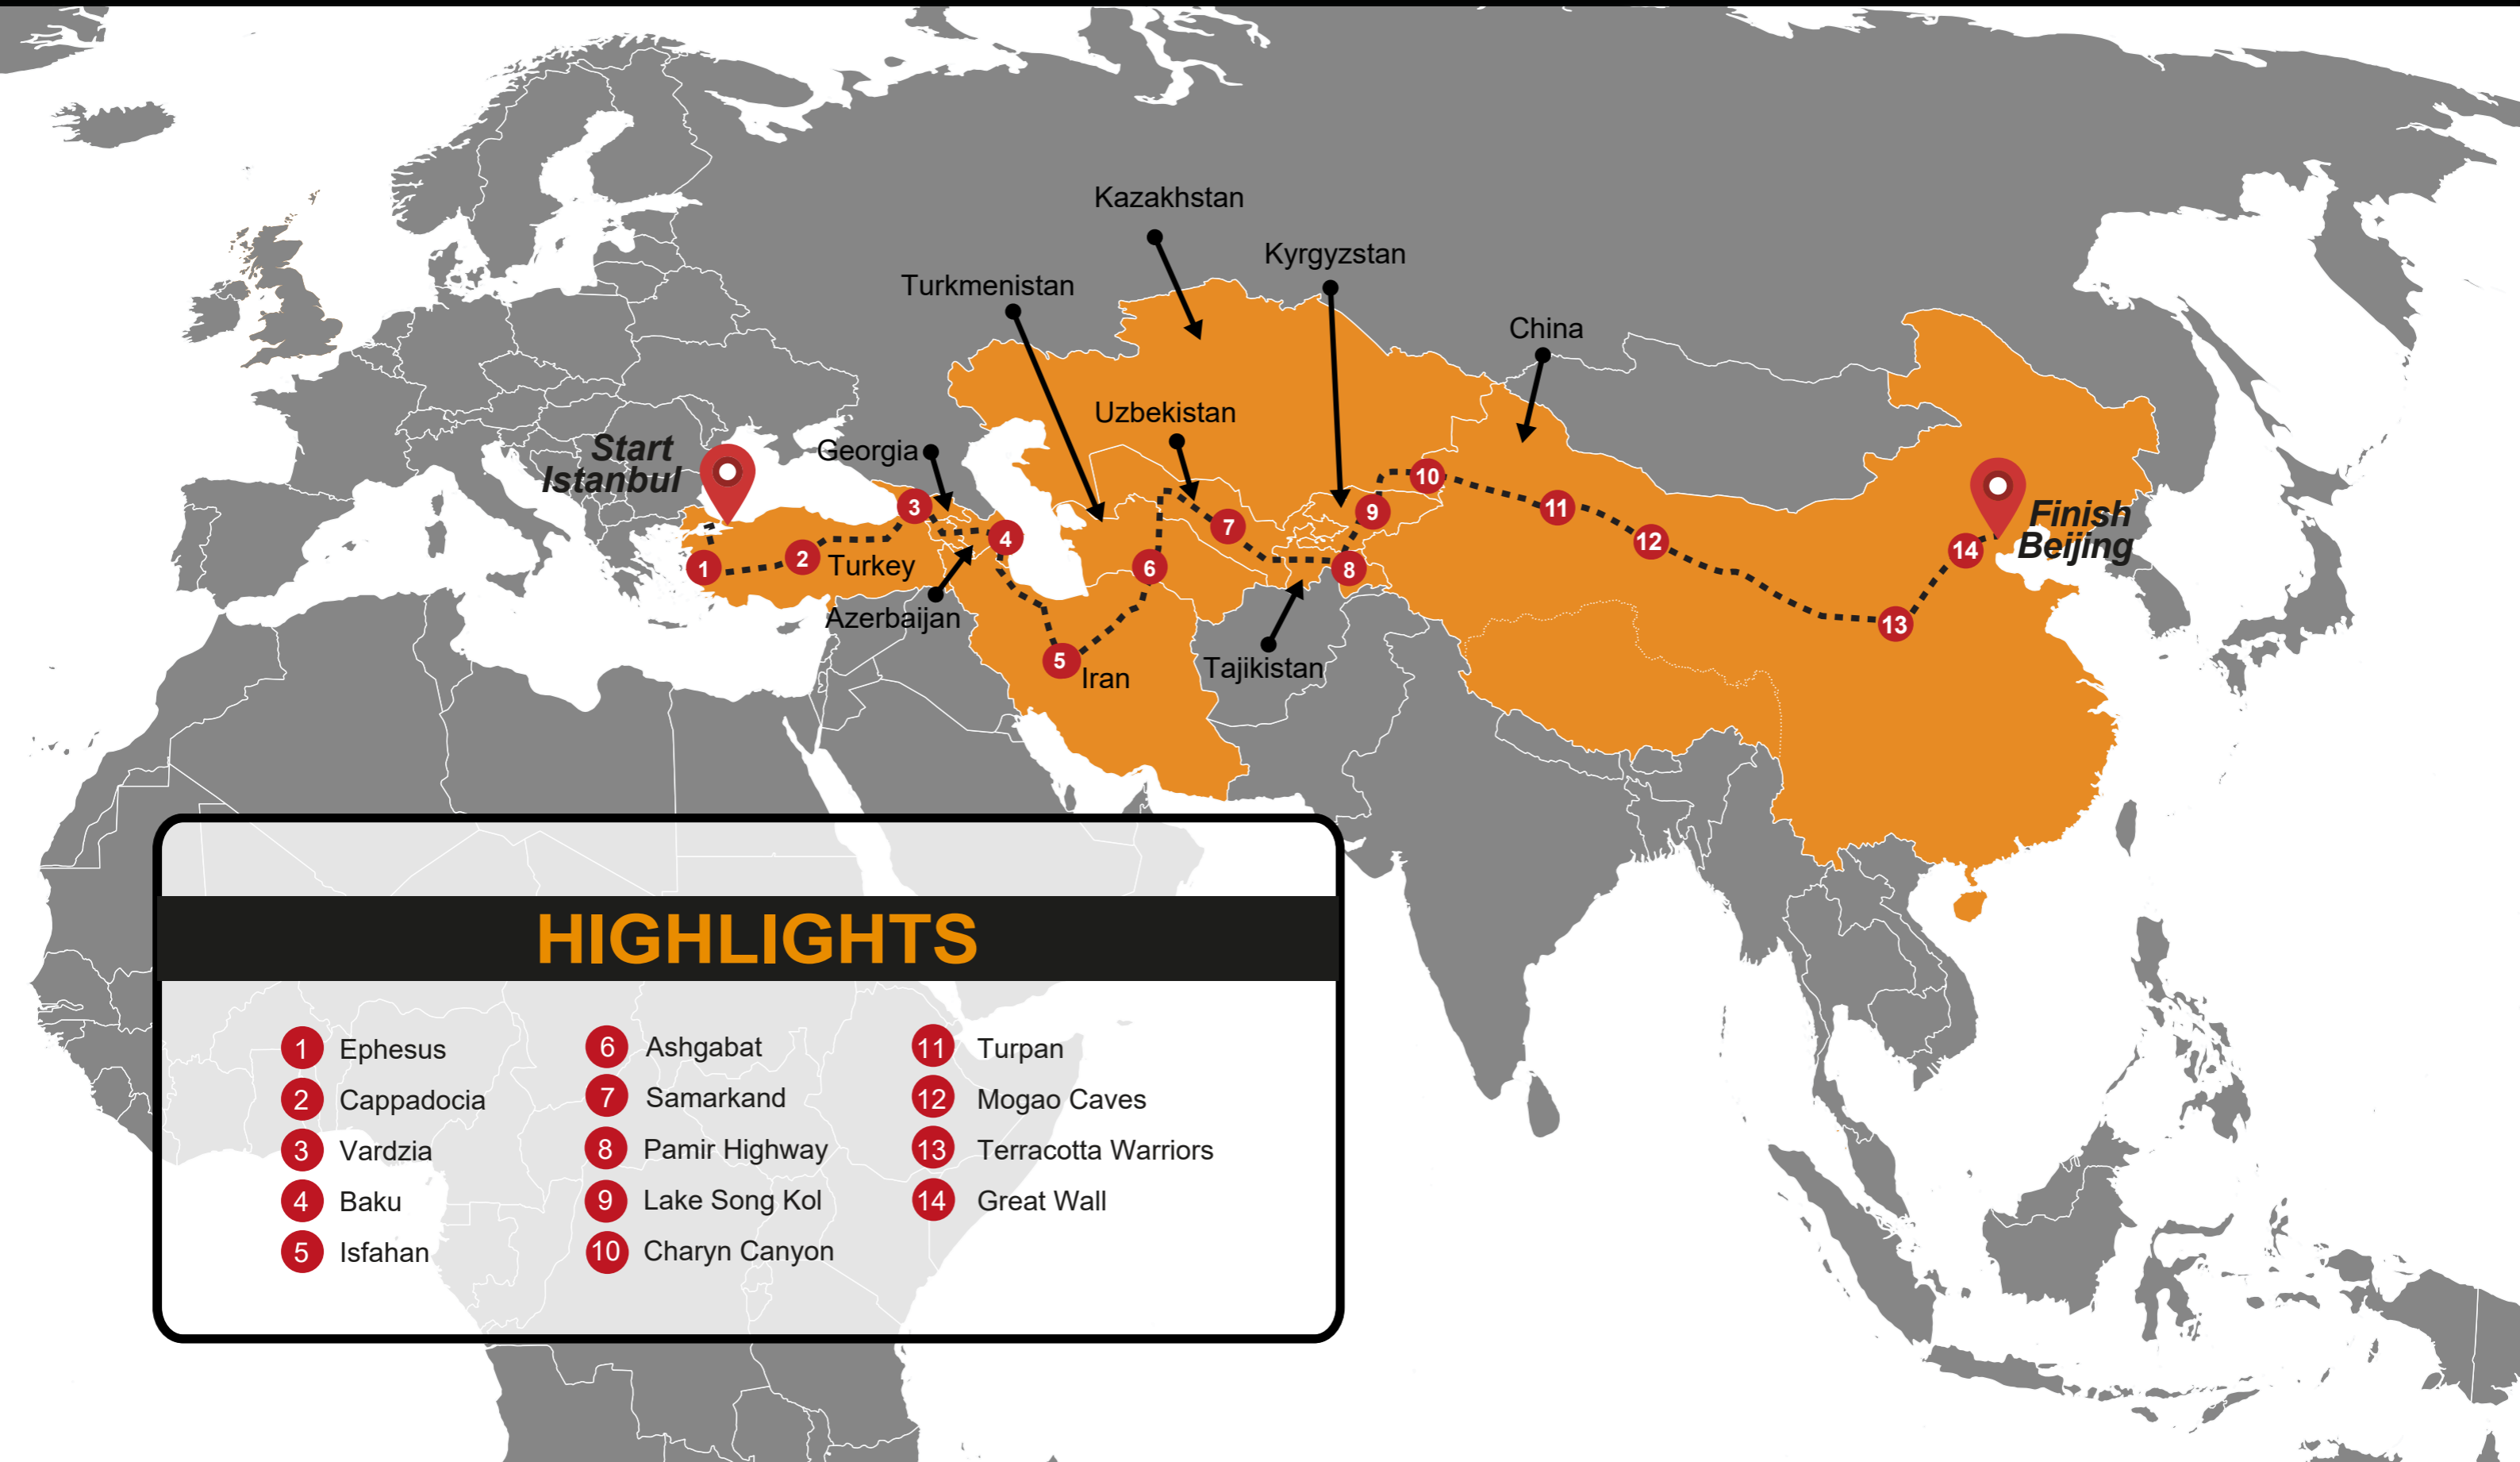

Istanbul To Beijing Overland Group Tour Map

HIGHLIGHTS

- | | | |
|--------------|------------------|------------------------|
| 1 Ephesus | 6 Ashgabat | 11 Turpan |
| 2 Cappadocia | 7 Samarkand | 12 Mogao Caves |
| 3 Vardzia | 8 Pamir Highway | 13 Terracotta Warriors |
| 4 Baku | 9 Lake Song Kol | 14 Great Wall |
| 5 Isfahan | 10 Charyn Canyon | |