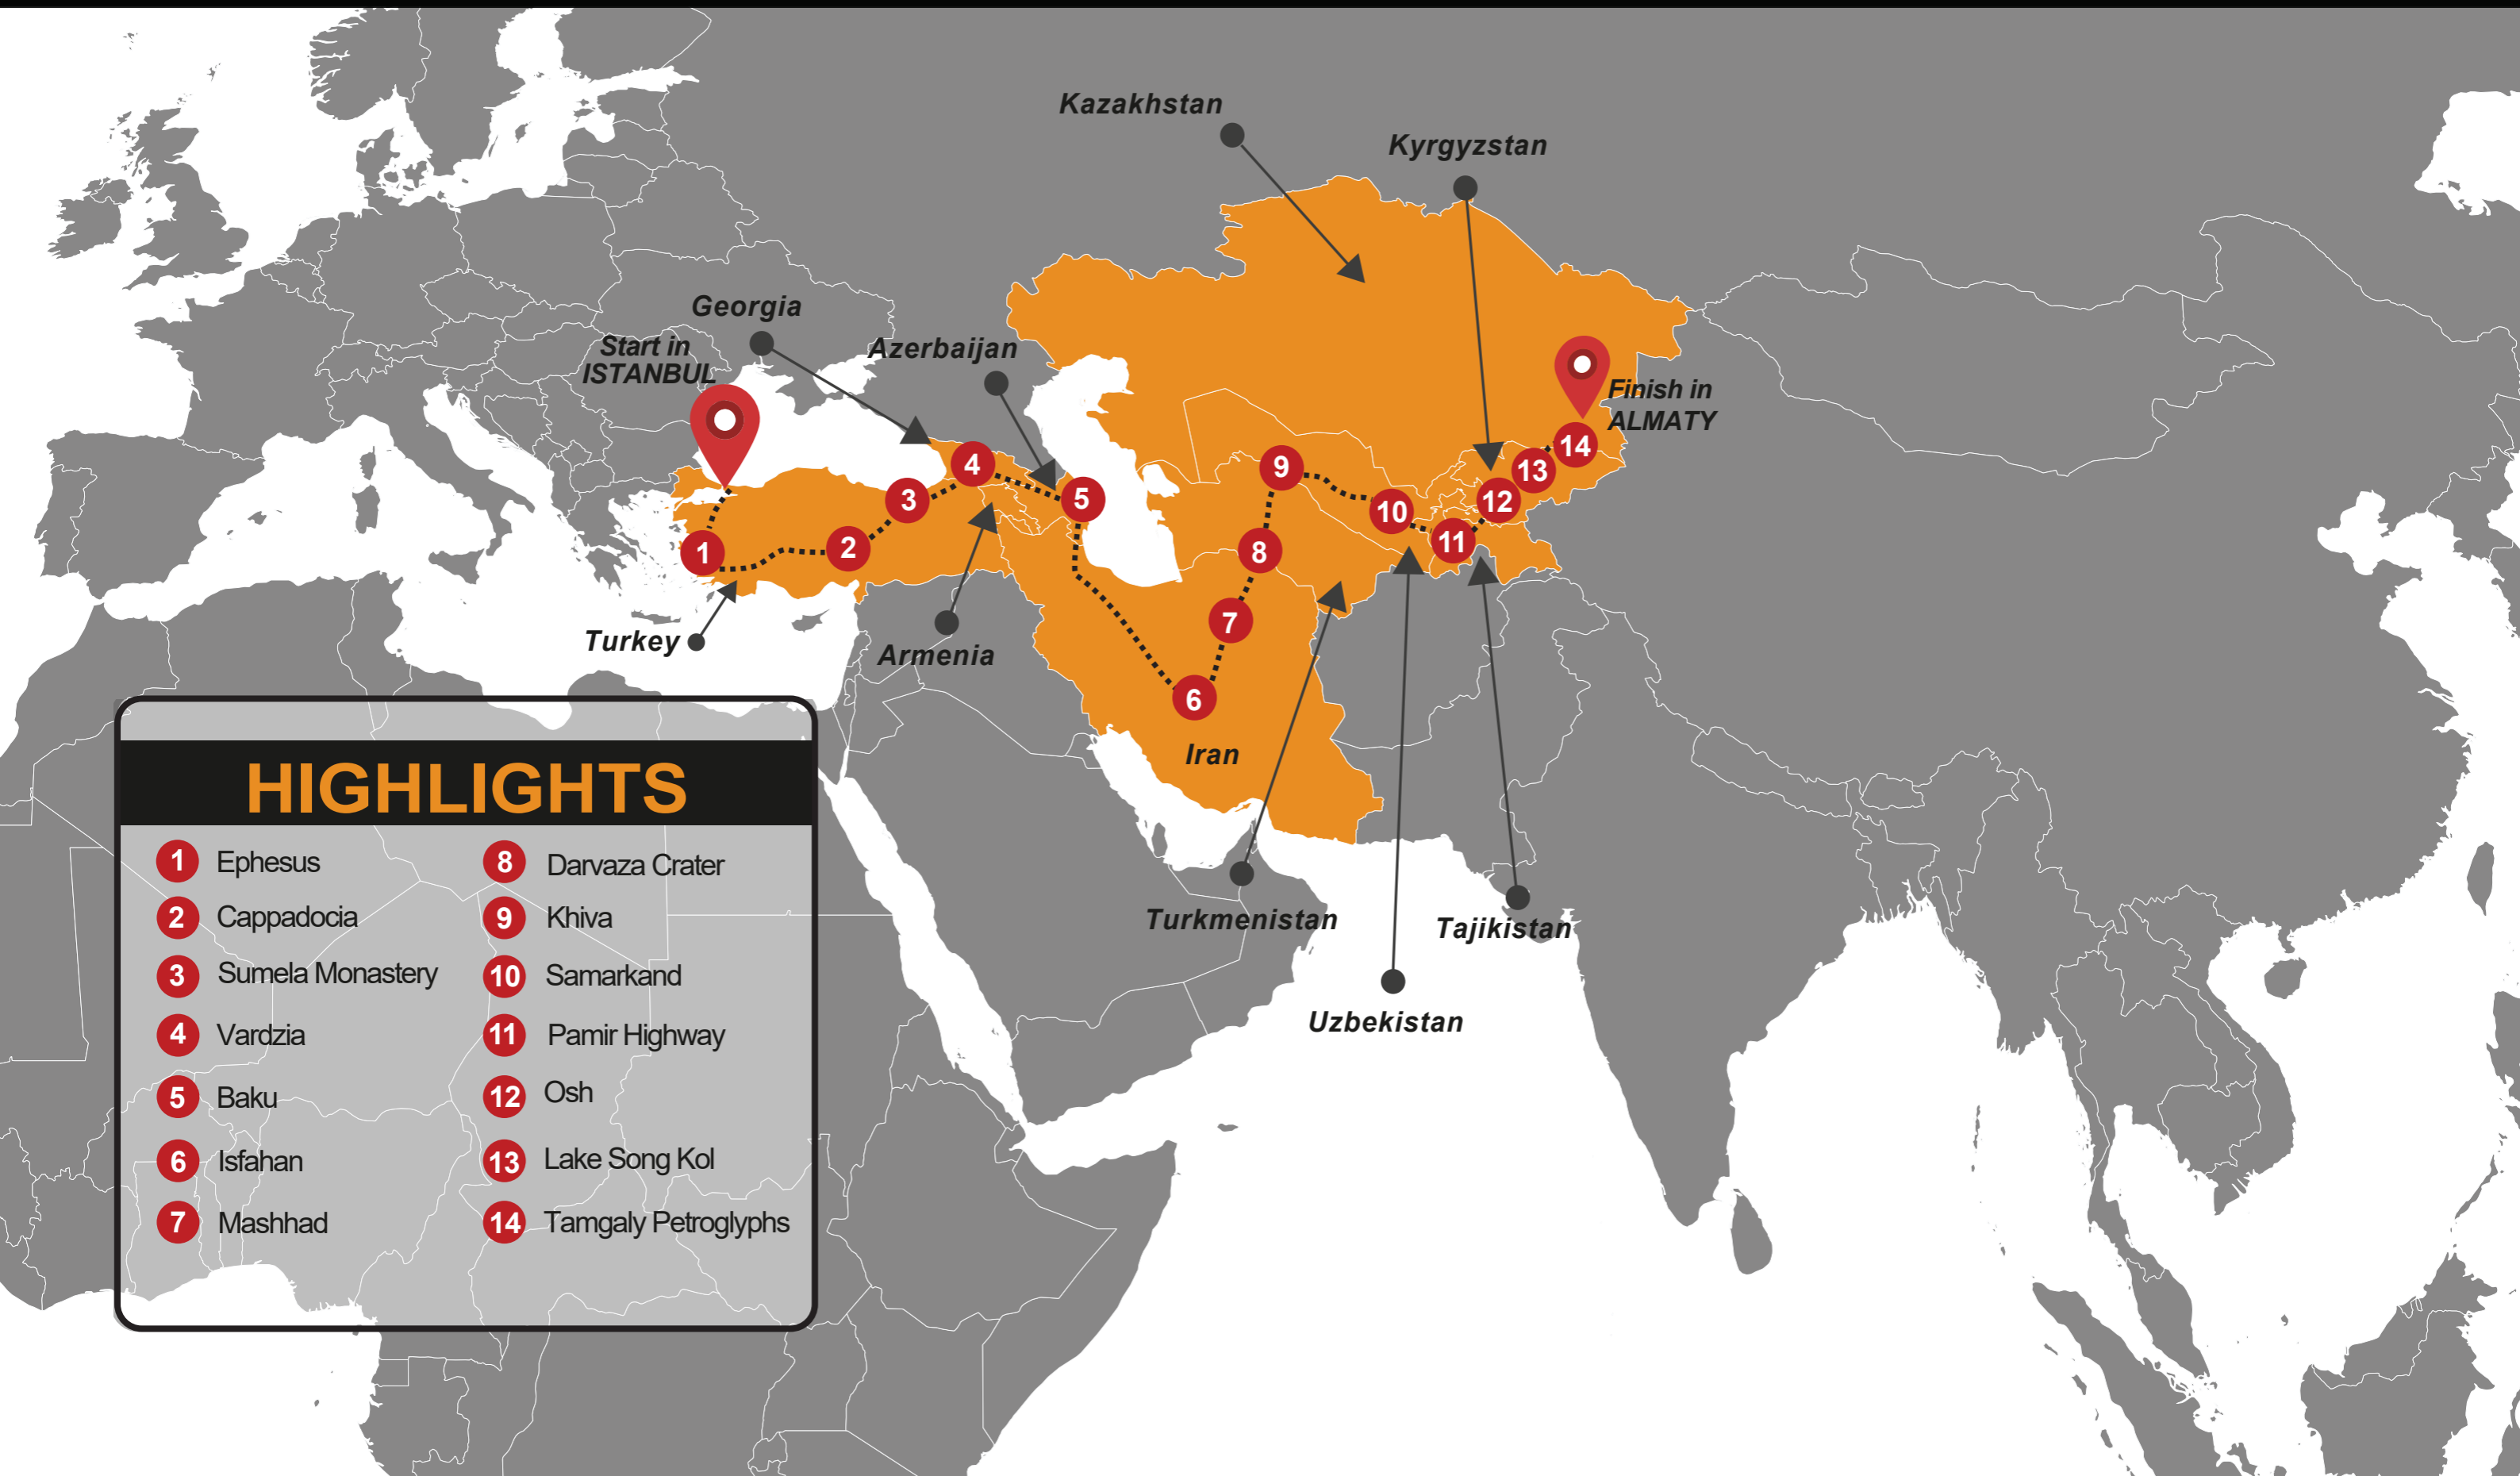

Istanbul to Almaty Overland Tour Map

HIGHLIGHTS

1	Ephesus	8	Darvaza Crater
2	Cappadocia	9	Khiva
3	Sumela Monastery	10	Samarkand
4	Vardzia	11	Pamir Highway
5	Baku	12	Osh
6	Isfahan	13	Lake Song Kol
7	Mashhad	14	Tamgaly Petroglyphs