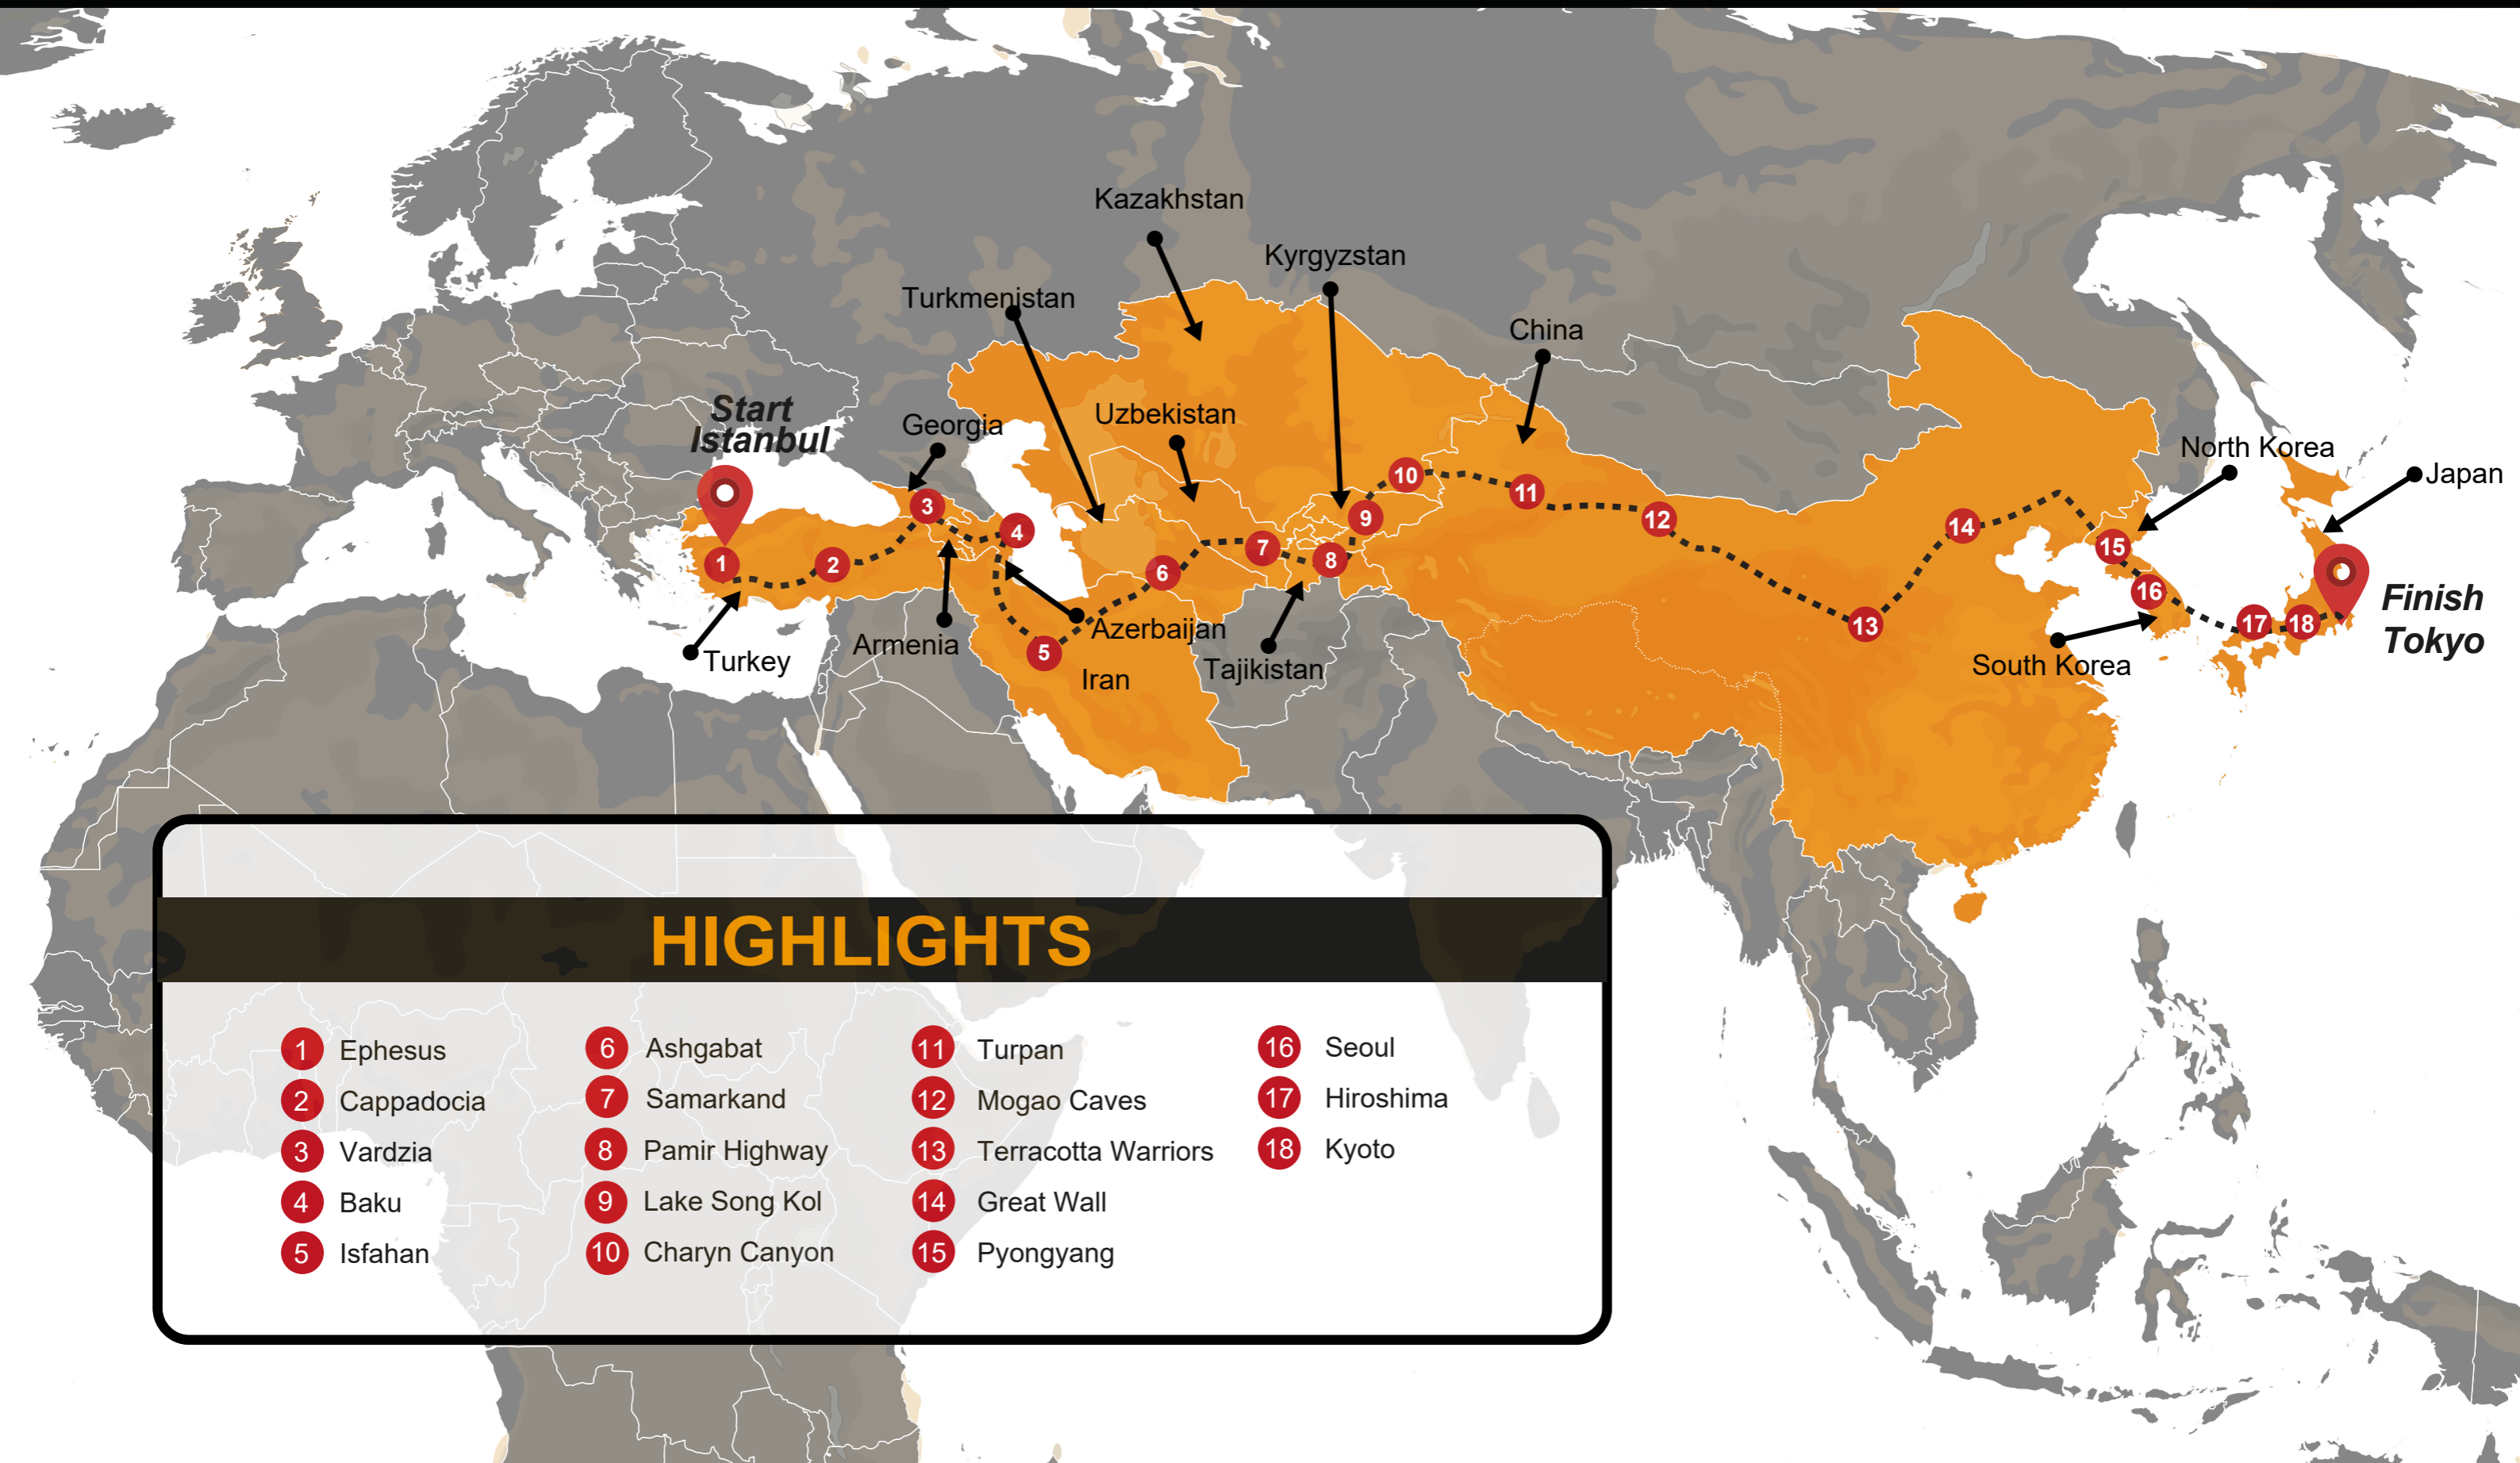

Istanbul to Tokyo Overland Tour Map

HIGHLIGHTS

- | | | | |
|--------------|------------------|------------------------|--------------|
| 1 Ephesus | 6 Ashgabat | 11 Turpan | 16 Seoul |
| 2 Cappadocia | 7 Samarkand | 12 Mogao Caves | 17 Hiroshima |
| 3 Vardzia | 8 Pamir Highway | 13 Terracotta Warriors | 18 Kyoto |
| 4 Baku | 9 Lake Song Kol | 14 Great Wall | |
| 5 Isfahan | 10 Charyn Canyon | 15 Pyongyang | |