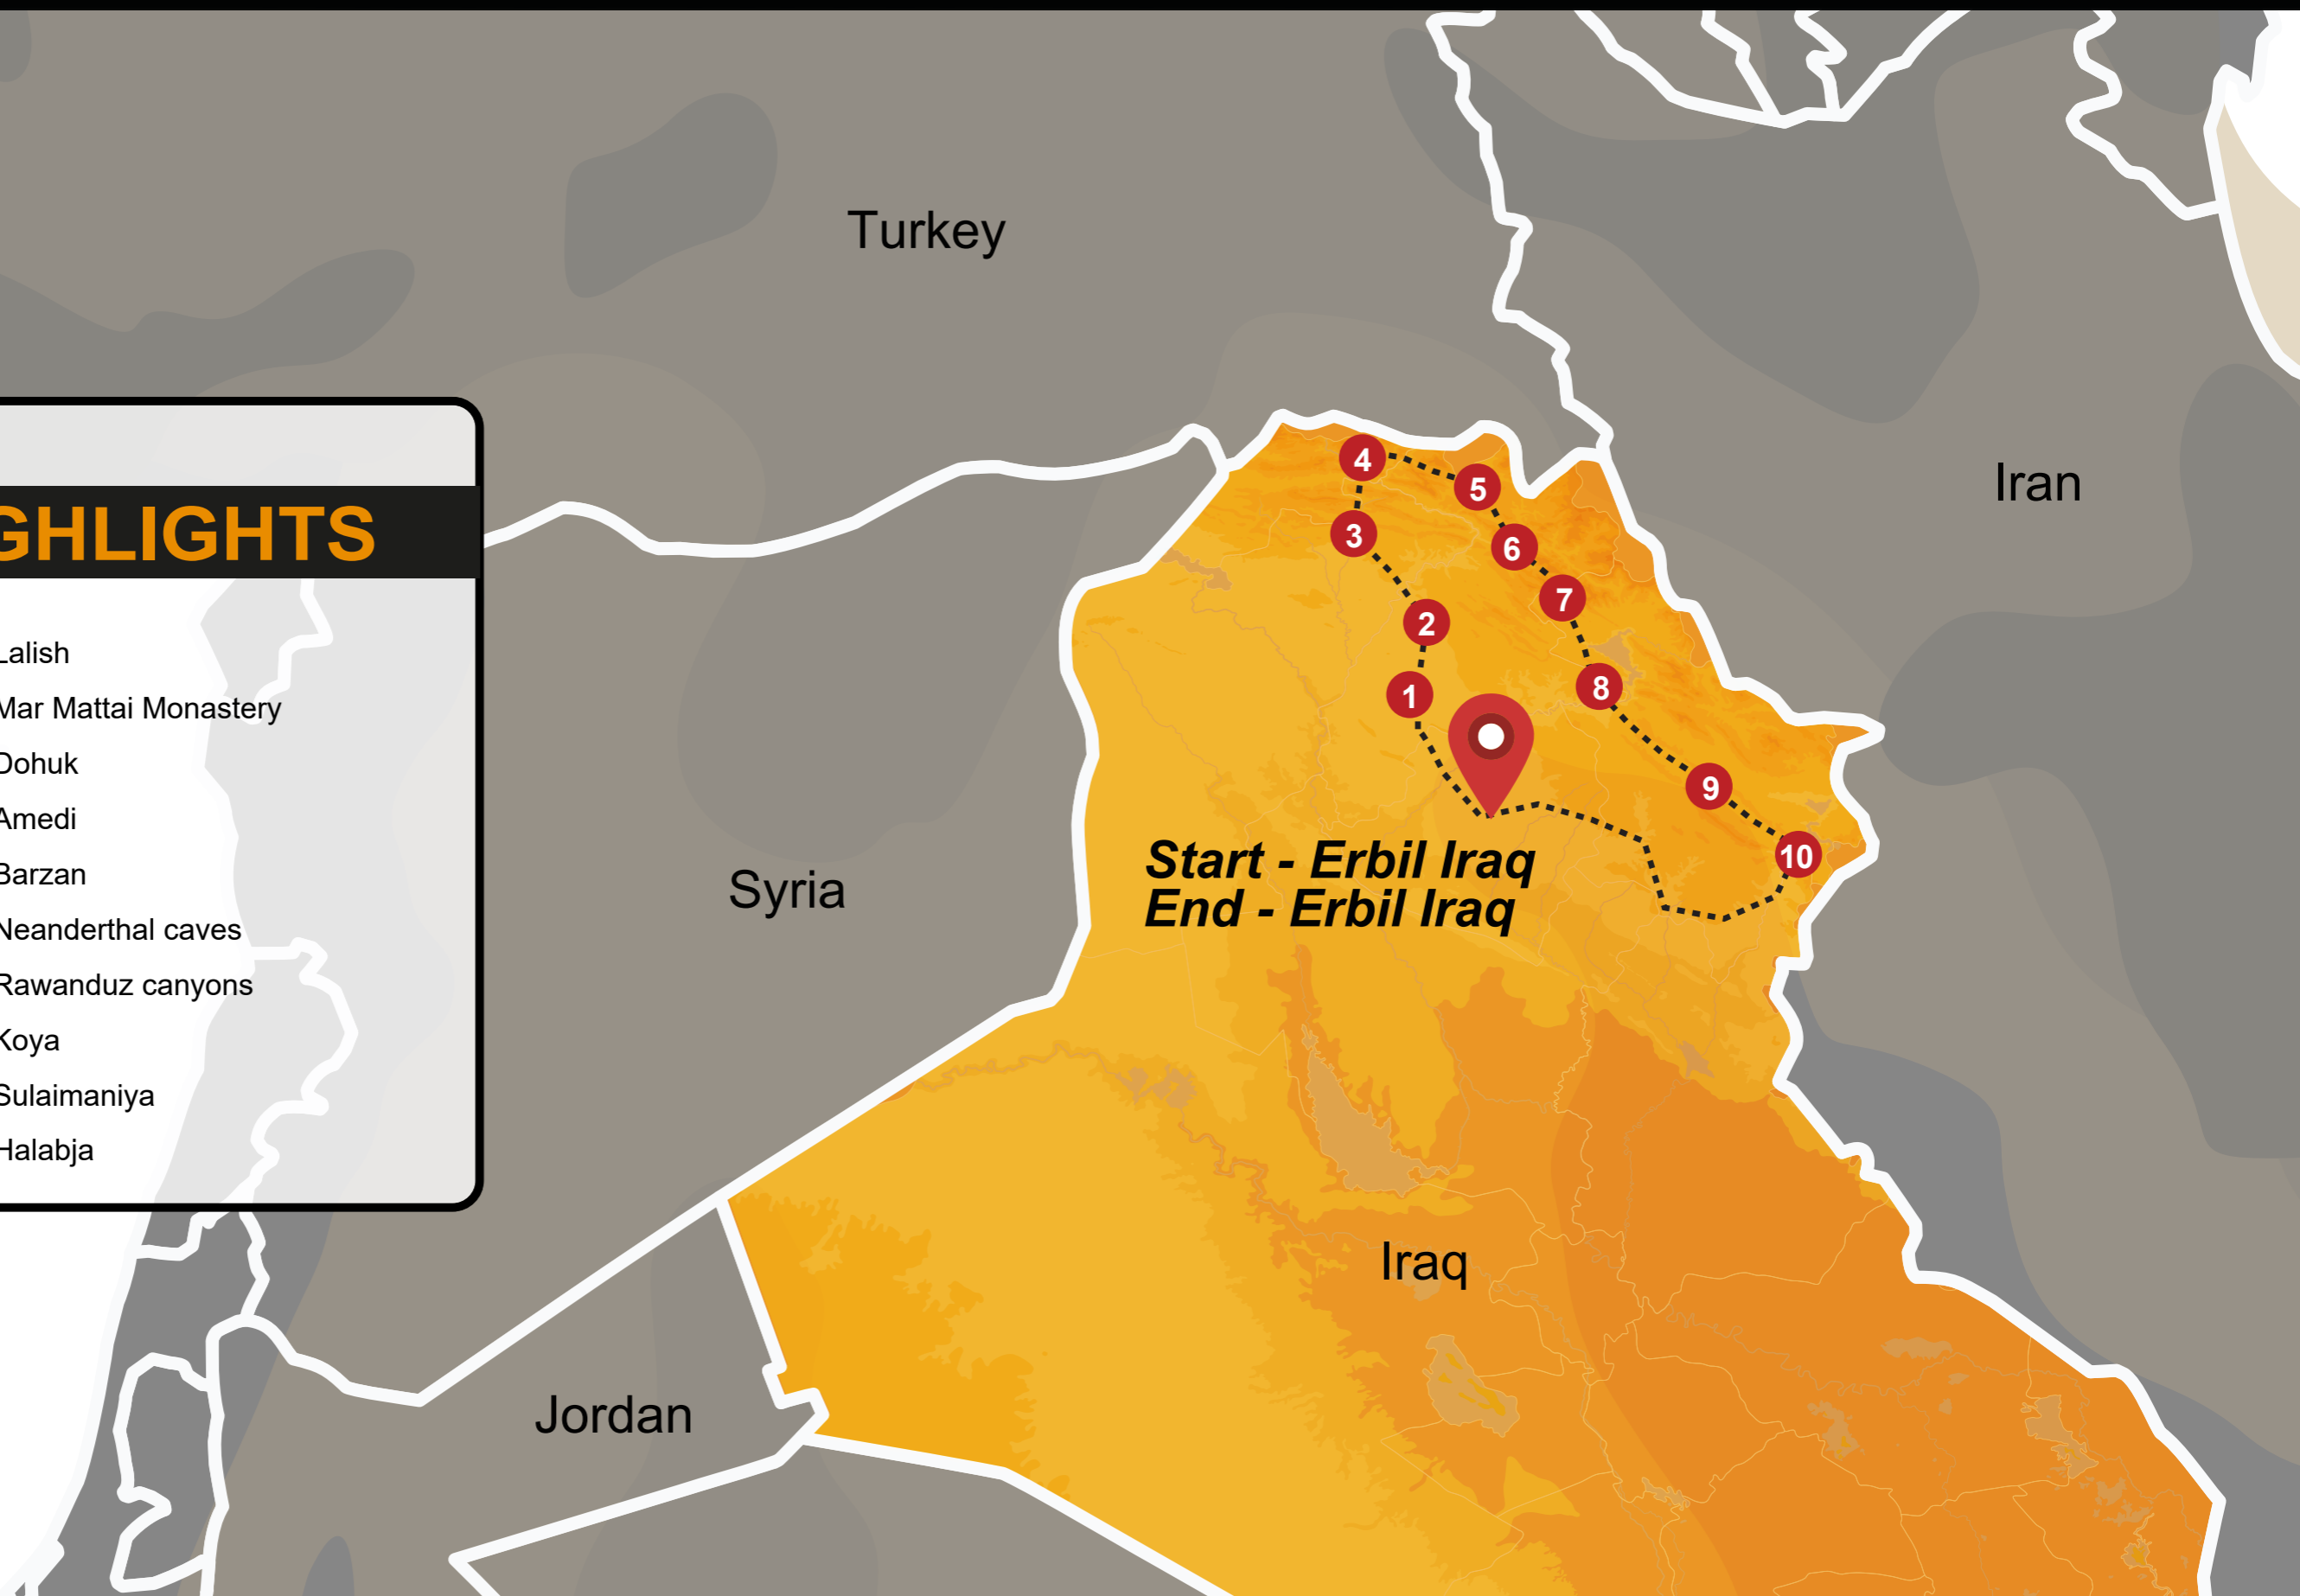

Iraqi Kurdistan Group Tour Map

HIGHLIGHTS

- 1 Lalish
- 2 Mar Mattai Monastery
- 3 Dohuk
- 4 Amedi
- 5 Barzan
- 6 Neanderthal caves
- 7 Rawanduz canyons
- 8 Koya
- 9 Sulaimaniya
- 10 Halabja

Start - Erbil Iraq
End - Erbil Iraq