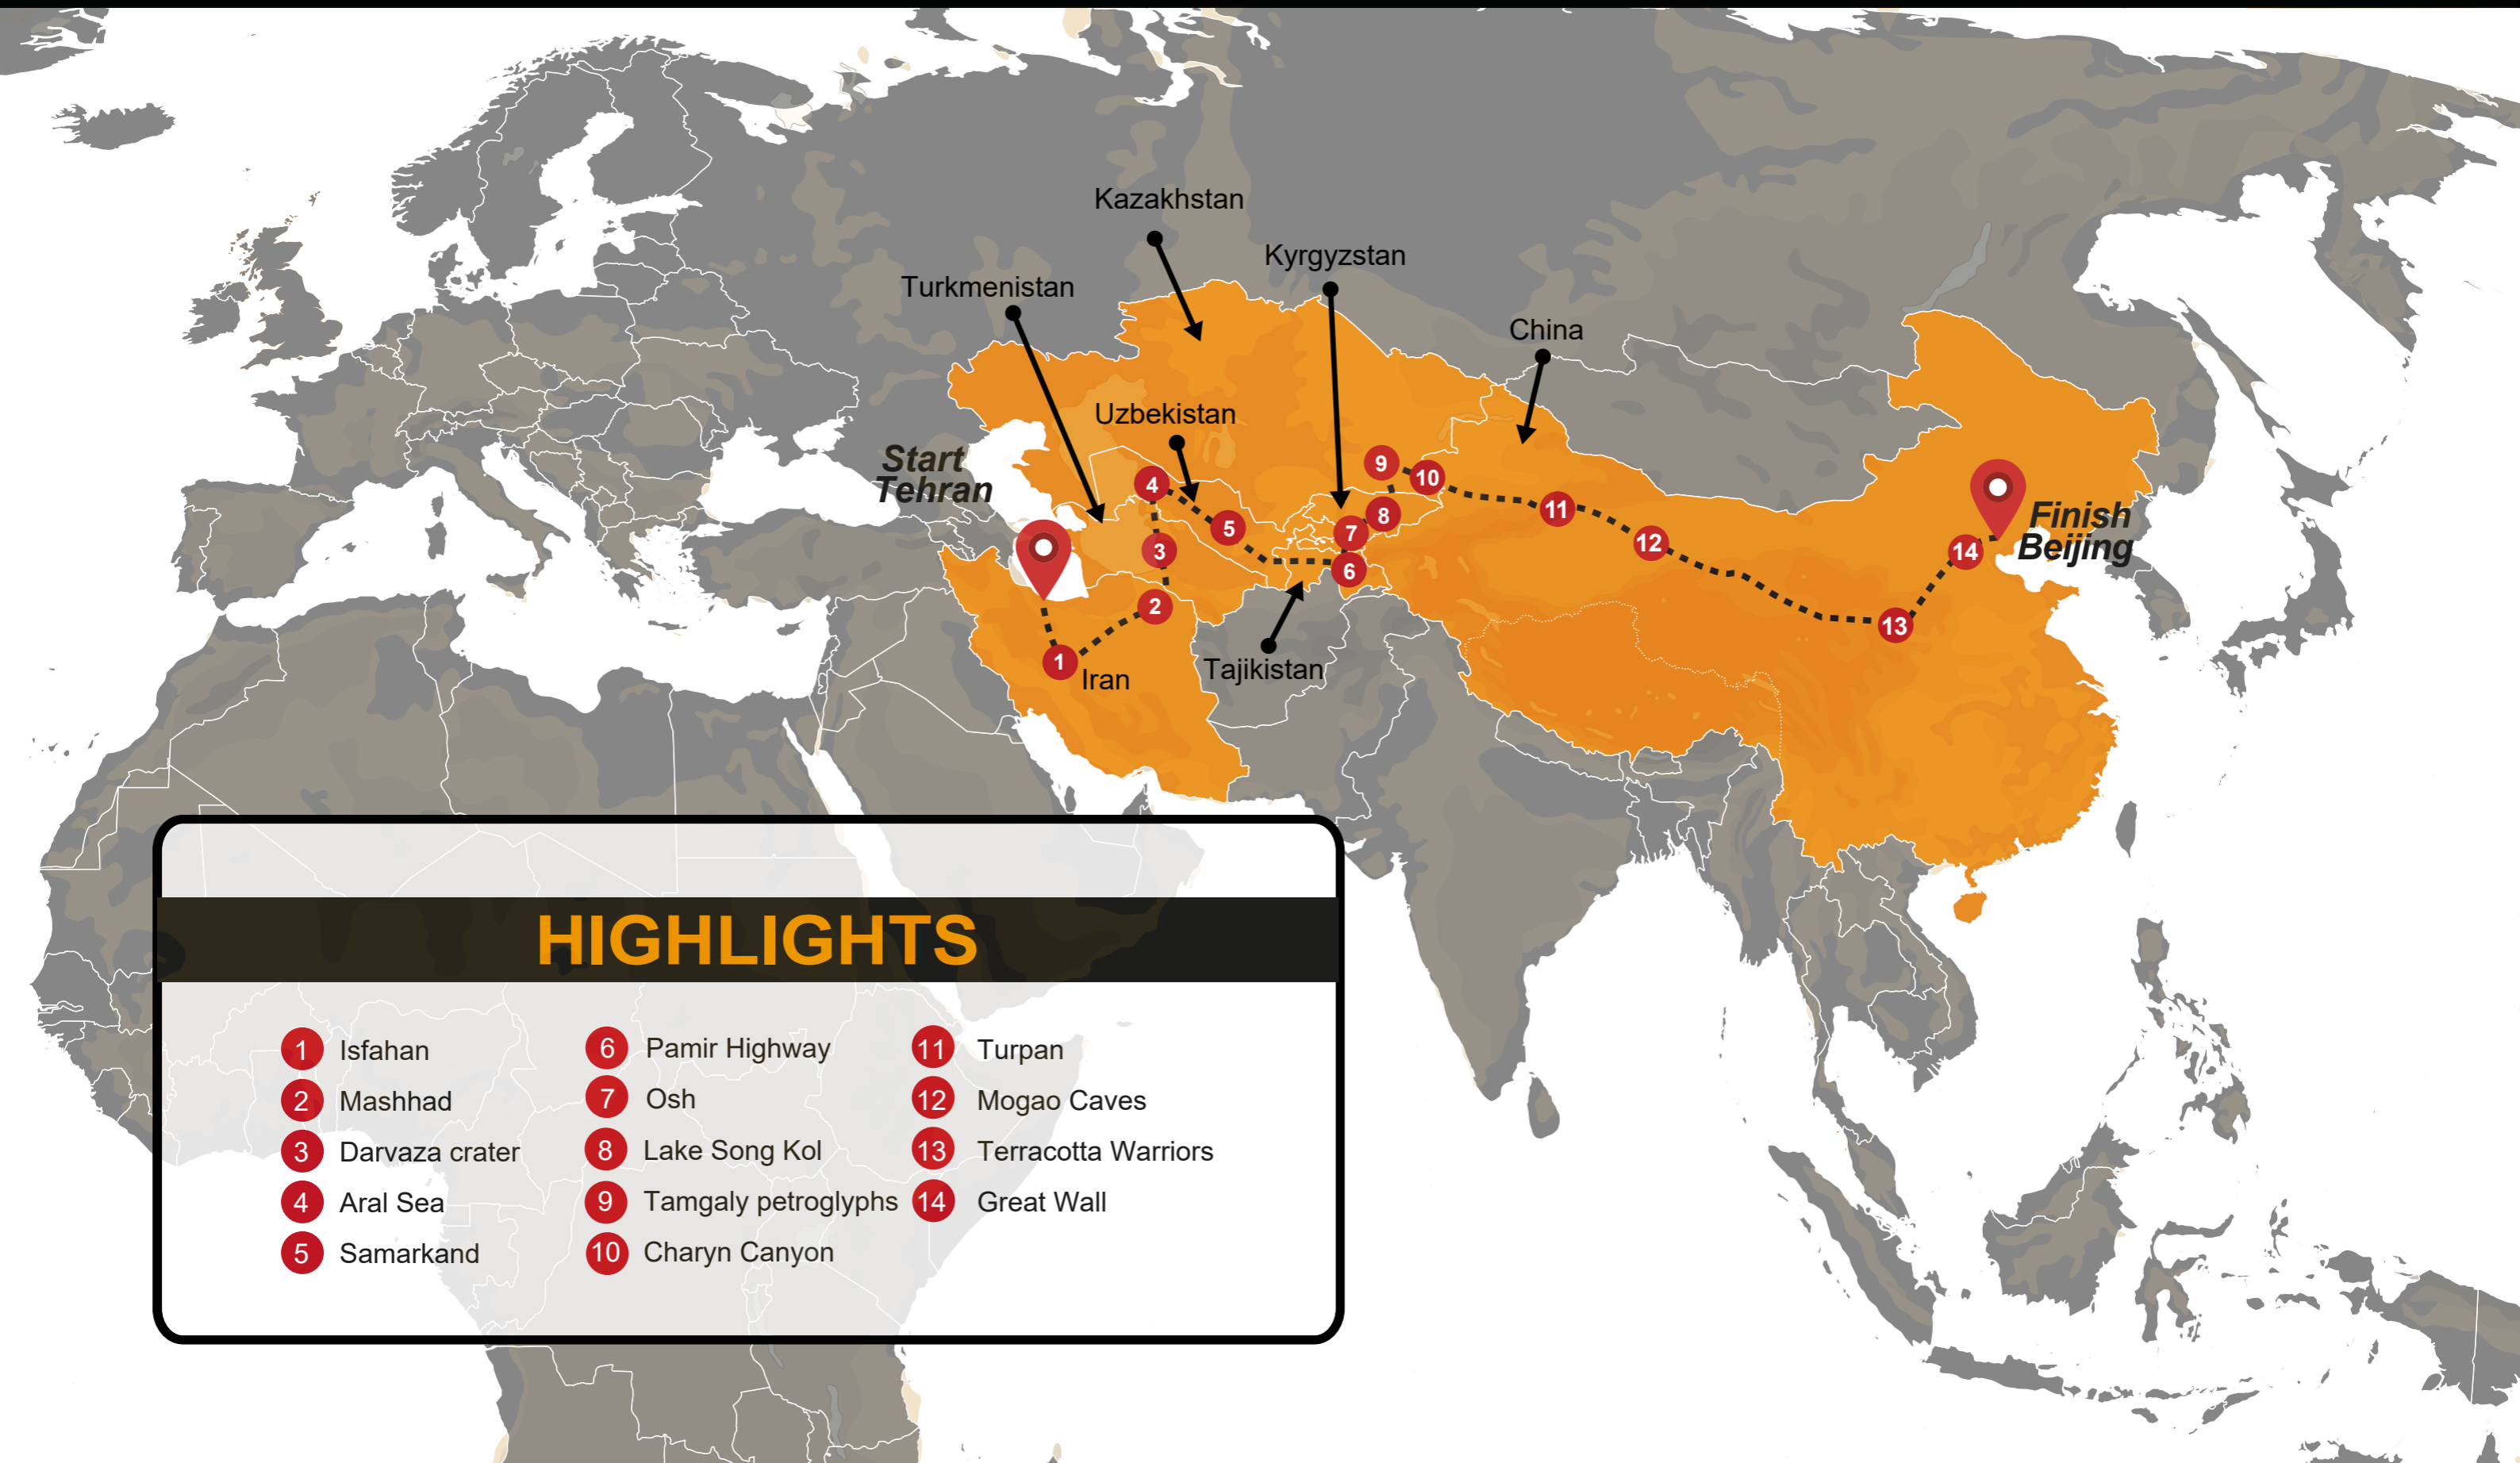

Tehran To Beijing Overland Group Tour Map

HIGHLIGHTS

- | | | |
|------------------|-----------------------|------------------------|
| 1 Isfahan | 6 Pamir Highway | 11 Turpan |
| 2 Mashhad | 7 Osh | 12 Mogao Caves |
| 3 Darvaza crater | 8 Lake Song Kol | 13 Terracotta Warriors |
| 4 Aral Sea | 9 Tamgaly petroglyphs | 14 Great Wall |
| 5 Samarkand | 10 Charyn Canyon | |